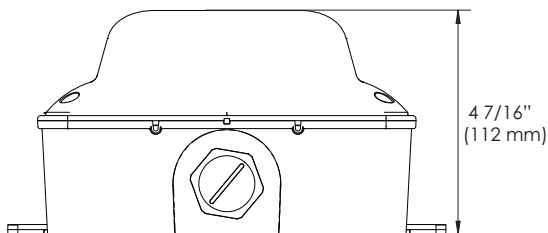

**Figure 1 Bottom view**

**Figure 2 ENCL-SPPS-WP side view**

**Figure 3 ENCL-400-WP side view**

**Figure 4 Top view without cover**

**Apply outdoor-rated weatherproof silicone to the 2 mounting holes and around the conduit connectors.**