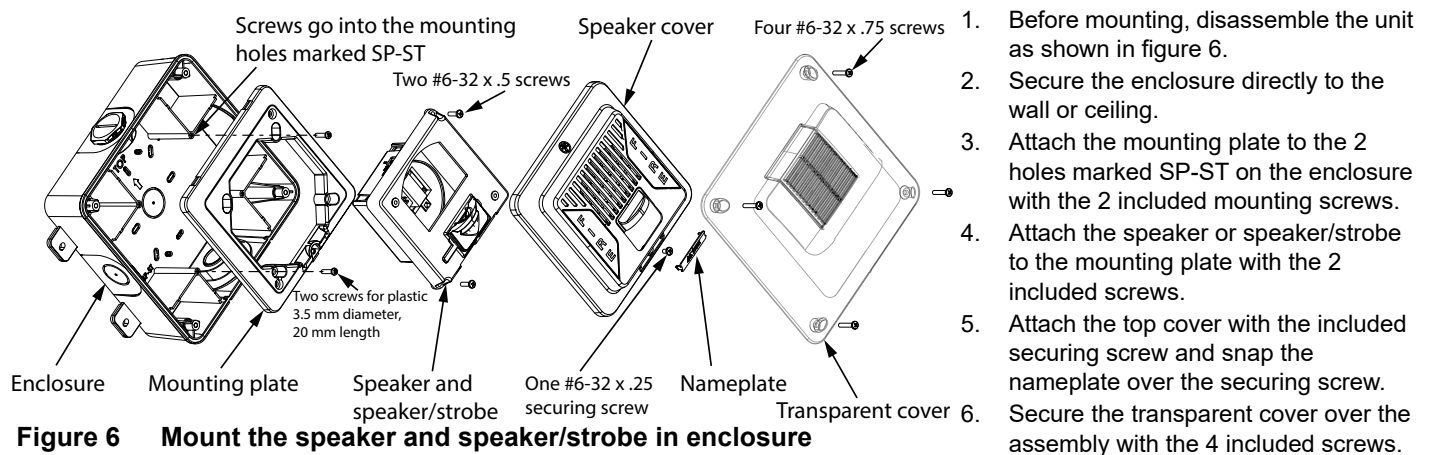

Figure 6 Mount the speaker and speaker/strobe in enclosure

Table 1 ENCL-400-WP is a replacement enclosure for the following models

FH-400-RR-WP, FH-400-WW-WP	Weather protected wall/ceiling mounted horn, red or white
FS-400-RR-WP, FS-400-WW-WP	Weather protected wall mounted strobe, red or white
FHS-400-RR-WP, FHS-400-WW-WP	Weather protected wall mounted horn/strobe, red or white

Table 2 ENCL-SPPS-WP is a replacement enclosure for the following models

SPPS-204-25(R)-WP	Weather protected wall mounted speaker/strobe 25V, white (red)
SPPS-204-70(R)-WP	Weather protected wall mounted speaker/strobe 70V, white (red)
SPP-204-25(R)-WP	Weather protected wall/ceiling mounted speaker 25V, white (red)
SPP-204-70(R)-WP	Weather protected wall/ceiling mounted speaker 70V, white, (red)