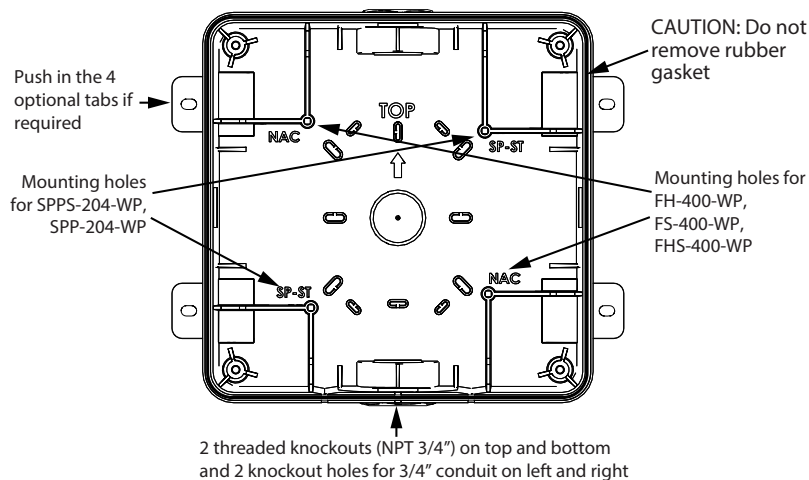

**ENCL-SPPS-W-WP** White Enclosure For Weather Protected SPPS Series

**ENCL-SPPS-WP** Red Enclosure For Weather Protected SPPS Series

Rated for Outdoor Environment Wet Location

-40 °C to +66 °C (-40 F to 151 F)

**Figure 1 Bottom view**

**Figure 2 ENCL-SPPS-WP side view**

**Figure 3 ENCL-400-WP side view**

**Figure 4 Top view without cover**

**Apply outdoor-rated weatherproof silicone to the 2 mounting holes and around the conduit connectors.**

## Mounting

Mount ENCL-400-WP directly on the wall or ceiling depending on the model of horn, strobe or horn/strobe. When mounting on the wall, mount the enclosure with the word TOP at the top, and mount the device with the MGC nameplate at the top. For more information, see LT-6511 400-WP Series Weather Protected Notification Appliances.

**Figure 5 Mount the horn, strobe, and horn/strobe in ENCL-400-WP**

Mount ENCL-SPPS-WP directly on the wall or ceiling depending on the model of speaker or speaker/strobe. When mounting on the wall, mount the enclosure with the word TOP at the top, and mount the device with the MGC nameplate at the bottom.