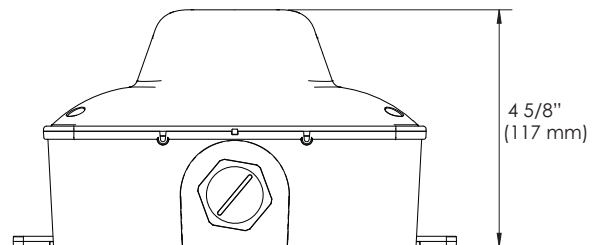

**Figure 1 Bottom view**

**Figure 2 ENCL-SPPS-WP side view**

**Figure 3 ENCL-400-WP side view**

**Figure 4 Top view without cover**

**Apply outdoor-rated weatherproof silicone to the 2 mounting holes and around the conduit connectors.**