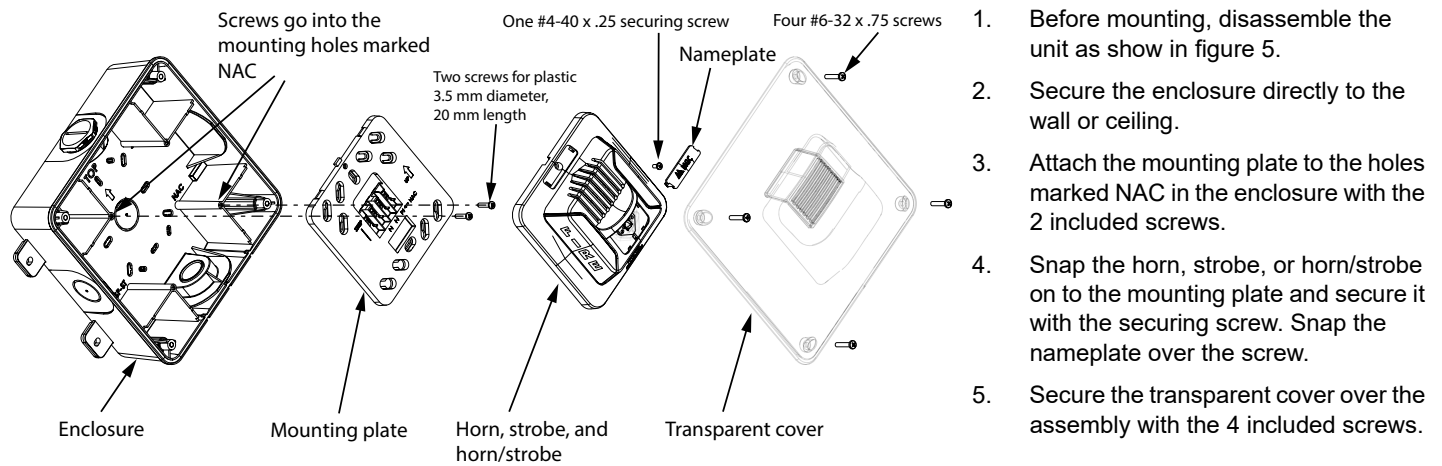

**Figure 1 Bottom view**

**Figure 2 ENCL-SPPS-WP side view**

**Figure 3 ENCL-400-WP side view**

**Figure 4 Top view without cover**

**Apply outdoor-rated weatherproof silicone to the 2 mounting holes and around the conduit connectors.**

## Mounting

Mount ENCL-400-WP directly on the wall or ceiling depending on the model of horn, strobe or horn/strobe. When mounting on the wall, mount the enclosure with the word TOP at the top, and mount the device with the MGC nameplate at the top. For more information, see LT-6511 400-WP Series Weather Protected Notification Appliances.

**Figure 5 Mount the horn, strobe, and horn/strobe in ENCL-400-WP**

Mount ENCL-SPPS-WP directly on the wall or ceiling depending on the model of speaker or speaker/strobe. When mounting on the wall, mount the enclosure with the word TOP at the top, and mount the device with the MGC nameplate at the bottom.