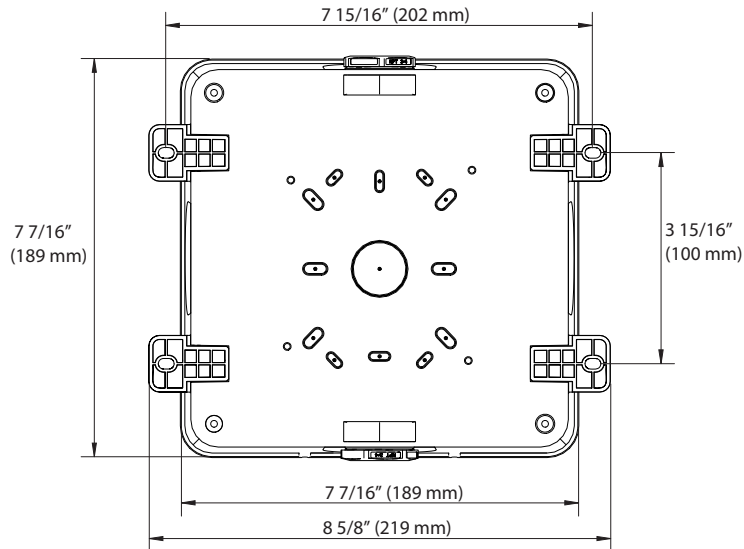

**Figure 1 Bottom view**

**Figure 2 ENCL-SPPS-WP side view**

**Figure 3 ENCL-400-WP side view**

**Figure 4 Top view without cover**

**Apply outdoor-rated weatherproof silicone to the 2 mounting holes and around the conduit connectors.**

## Mounting

Mount ENCL-400-WP directly on the wall or ceiling depending on the model of horn, strobe or horn/strobe. When mounting on the wall, mount the enclosure with the word TOP at the top, and mount the device with the MGC nameplate at the top. For more information, see LT-6511 400-WP Series Weather Protected Notification Appliances.

**Figure 5 Mount the horn, strobe, and horn/strobe in ENCL-400-WP**

Mount ENCL-SPPS-WP directly on the wall or ceiling depending on the model of speaker or speaker/strobe. When mounting on the wall, mount the enclosure with the word TOP at the top, and mount the device with the MGC nameplate at the bottom.